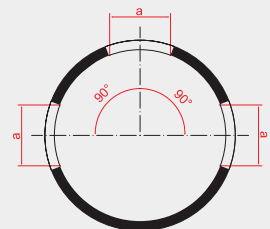

USES

- Farm culverts
- Forestry culverts
- Highway culverts
- Mine culverts
- Cut in 1/2 lengthways for stock troughs and fluming

Pipe Size (OD)	SN Rating	Code	SN Rating	Product Code
160mm	SN4	520-160-5.8M	-	-
200mm	SN4	520-200-5.8M	-	-
250mm	SN4	520-250-5.8M	SN8	560-250-5.8M
315mm	SN4	520-315-5.8M	SN8	560-315-5.8M
400mm	SN4	520-400-5.8M	SN8	560-400-5.8M
500mm	SN4	520-500-5.8M	SN8	560-500-5.8M
630mm	SN4	520-630-5.8M	SN8	560-630-5.8M
800mm	SN4	520-800-5.8M	SN8	560-800-5.8M
1000mm	SN4	520-1000-5.8M	SN8	560-1000-5.8M
1200mm	SN4	520-1200-5.8M	SN8	560-1200-5.8M
1300mm	-	-	SN8	560-1300-5.8M
1500mm	-	-	SN8	560-1500-5.8M
1700mm	-	-	SN8	560-1700-5.8M
1900mm	-	-	SN8	560-1900-5.8M
2100mm	-	-	SN8	560-2100-5.8M

Available in sizes from 160mm to 630mm diameter

Standard Pattern

**3-5 slots depending on size
Total slotted angle = 240°**

EUROFLO® Go-In System

is a fast and user-friendly, cost effective system that connects EUROFLO® pipe to sumps, galleries, breather pipes and main drains. Install branches after the main pipe has been placed and vertical installations can be done even when the water is flowing.

1550mm – 2150mm stocked in 5.8m lengths, SN2 rating.

All sizes also available in SN16 rating upon request.